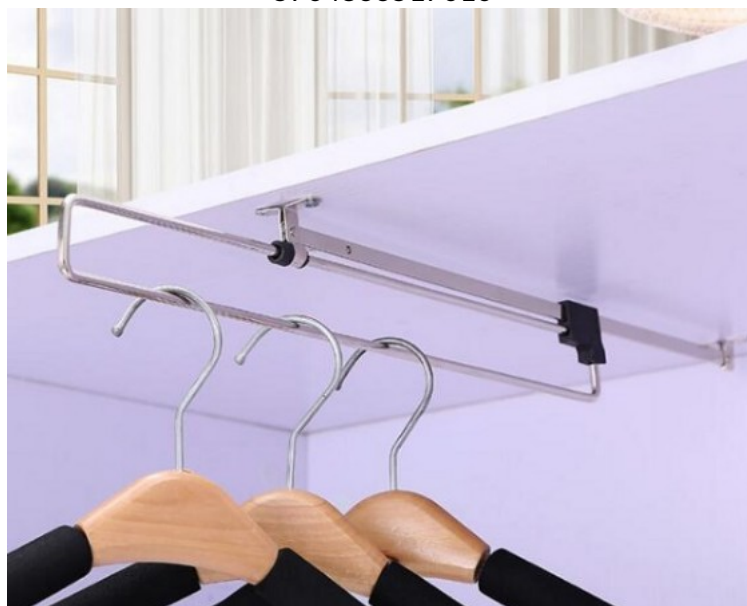

PRODUCT SHEET

Description:

Wardrobe Slide Hanger 500mm NPL, cc 473x32mm

Item number:

22.07.121-2

| Units | Box | Carton | HS Code | Barcode |
|-------|-----|--------|------------|--|
| Pcs. | | | 8302420090 |  |
| | | | | 5704866517010 |